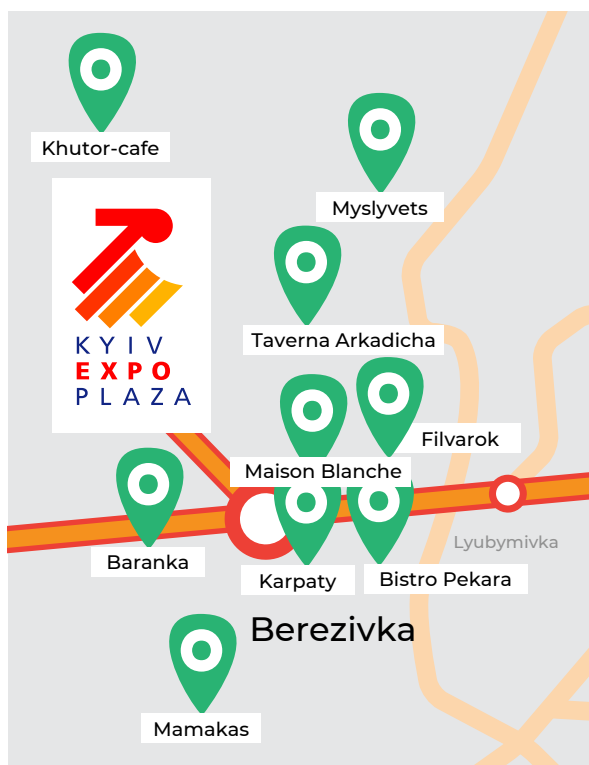

List of hotels near the KyivExpoPlaza exhibition center on Zhytomyr highway

The scheme shows the hotels and apartments, which are located near the KyivExpoPlaza exhibition center on Zhytomyr highway and "Zhytomyrska" metro station.

More information about hotels can be found on the website: www.booking.com

List of cafes and restaurants near the KyivExpoPlaza exhibition center on Zhytomyr highway

Baranka Cafe

+38 (067) 832-6060,
+38 (050) 832-6060

Bistro Pekara Cafe

(family restaurant)
+38 (067) 328-2307

Taverna Arkadicha

+38 (099) 555-5894

Mamakas Tavern

+38 (067) 620-2575

Khutor-cafe

+38 (095) 930-0234