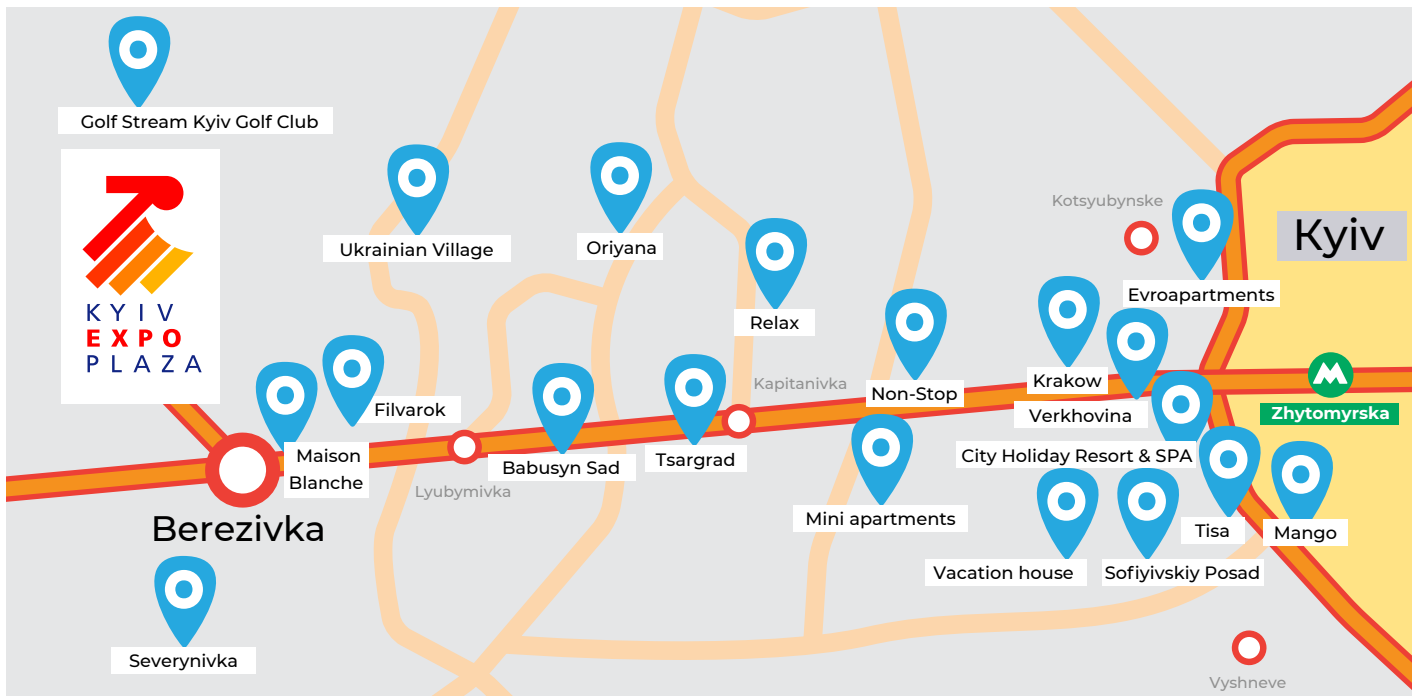

List of hotels near the KyivExpoPlaza exhibition center on Zhytomyr highway

The scheme shows the hotels and apartments, which are located near the KyivExpoPlaza exhibition center on Zhytomyr highway and "Zhytomyrska" metro station.

More information about hotels can be found on the website: www.booking.com

List of cafes and restaurants near the KyivExpoPlaza exhibition center on Zhytomyr highway

Baranka Cafe

+38 (067) 832-6060,
+38 (050) 832-6060

Bistro Pekara Cafe

(family restaurant)
+38 (067) 328-2307

Taverna Arkadicha

+38 (099) 555-5894

Mamakas Tavern

+38 (067) 620-2575

Khutor-cafe

+38 (095) 930-0234